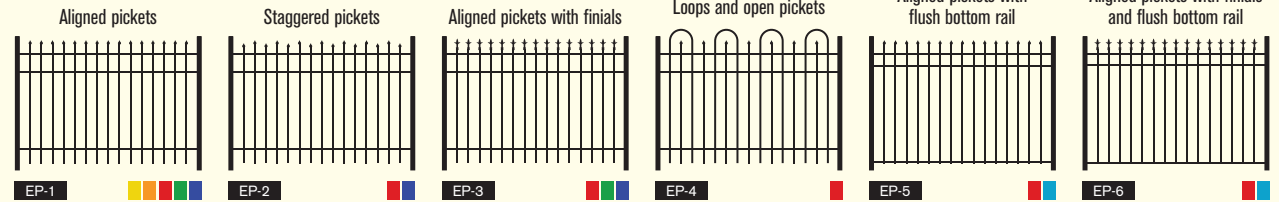

# ALUMINUM FENCE STYLE GUIDE

### Exposed Picket Designs

These designs have no top rail, and are classic “wrought iron” designs that have been used for over 100 years.

### Covered Picket Designs

A smooth top rail makes these styles perfect around pools. These are our most popular designs because of this. Their aluminum construction makes them ideal for pool enclosures since they can never rust.