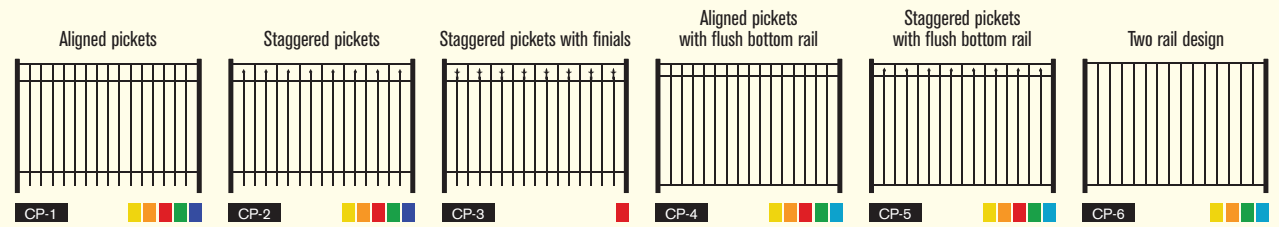

# ALUMINUM FENCE STYLE GUIDE

## ALUMINUM FENCE

### Exposed Picket Designs

These designs have no top rail, and are classic “wrought iron” designs that have been used for over 100 years.

### Covered Picket Designs

A smooth top rail makes these styles perfect around pools. These are our most popular designs because of this. Their aluminum construction makes them ideal for pool enclosures since they can never rust.