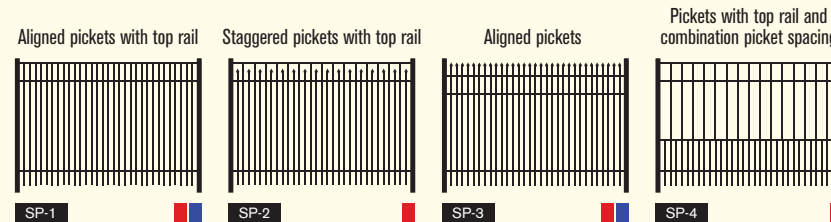

## ALUMINUM FENCE

### Exposed Picket Designs

These designs have no top rail, and are classic “wrought iron” designs that have been used for over 100 years.

### Covered Picket Designs

A smooth top rail makes these styles perfect around pools. These are our most popular designs because of this. Their aluminum construction makes them ideal for pool enclosures since they can never rust.

### Specialty Designs

These fences have a narrower space between the pickets to keep pets inside your yard. The spacing also makes it very difficult for children to obtain a foothold on the fence.