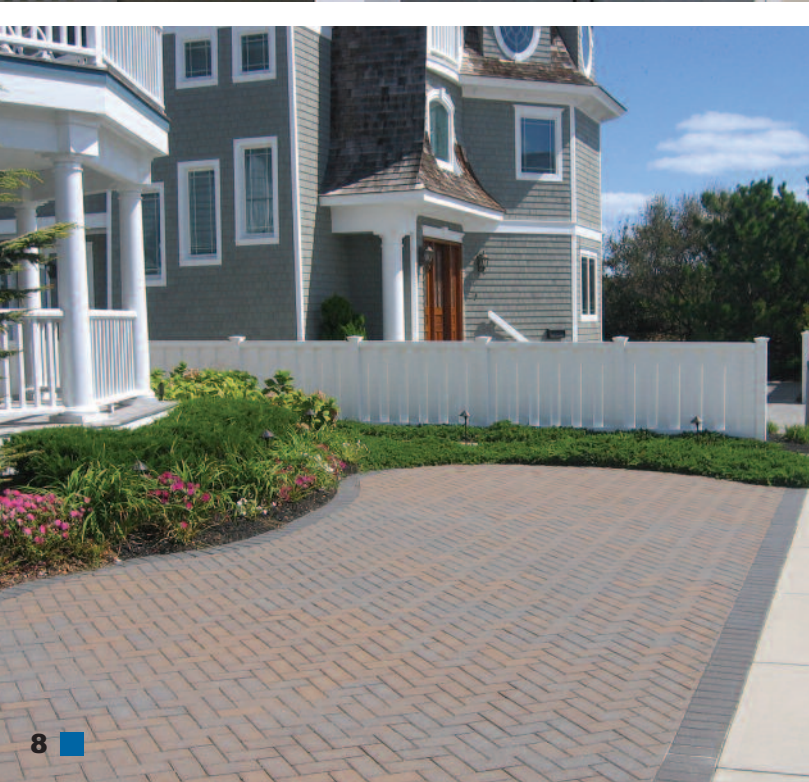

The logo for HOMETOWN VINYL features the words "HOMETOWN" and "VINYL" in a stylized, blocky font. Above the text are silhouettes of houses, and below it are several white squares. The tagline "HOMETOWN BEAUTY, HOMETOWN PRIDE" is written in a smaller font below the logo.

HOMETOWN VINYL
HOMETOWN BEAUTY, HOMETOWN PRIDE